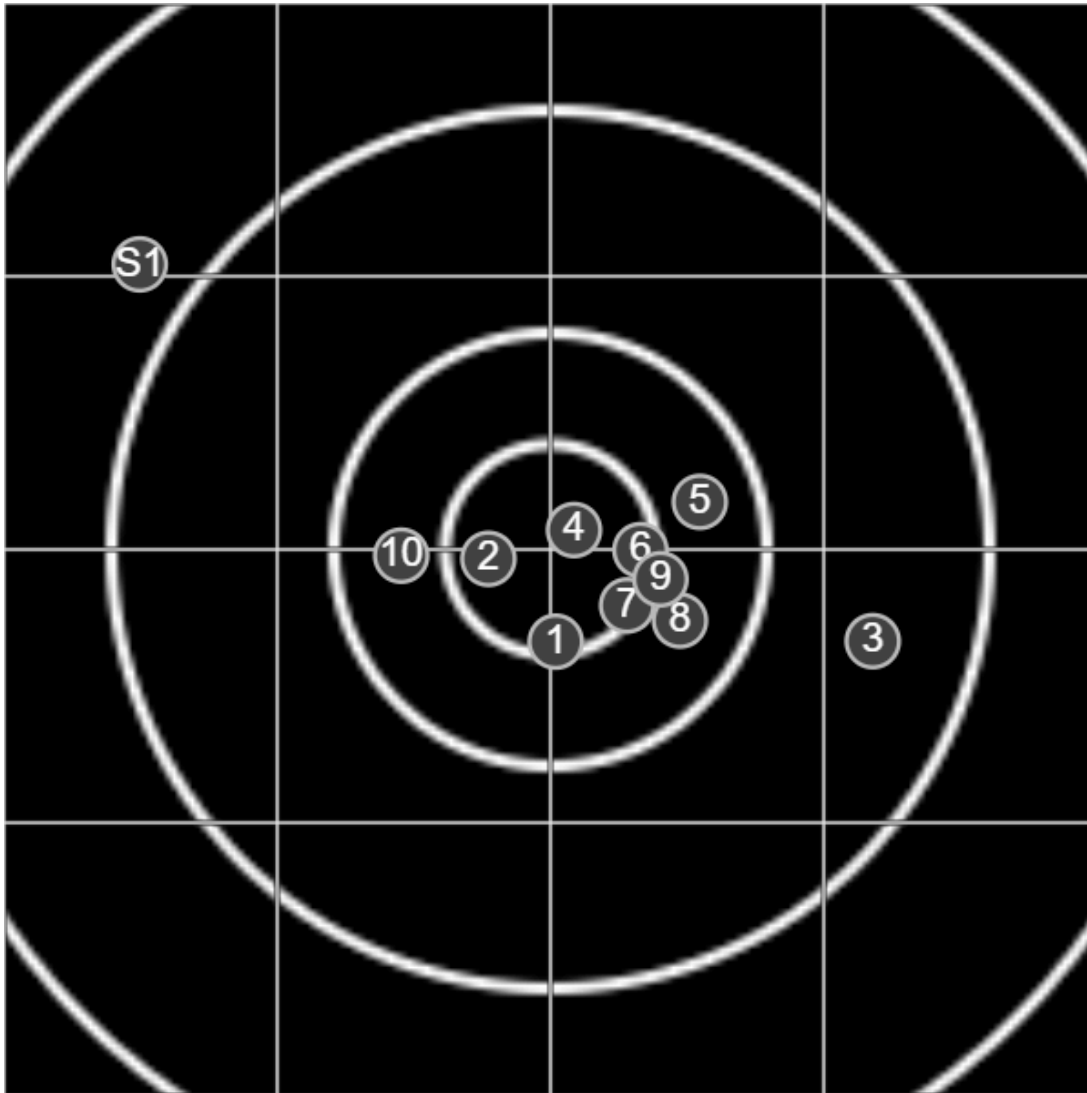

**SILVER
MOUNTAIN
TARGETS**
Made in Canada

true
27/07/2024
12:26:34 pm

BRC Club Shoot
Series 1
300 yards

BRC T4 [-62]
AU-300y

Group: 140.0 mm
(137.8w x 40.8h)

(Iron)
Shooter
Dennis Lavelle [m04]

49.6

FINAL
v: 2350, sd: 9.2

#	fps	score
10	2355	5
9	2368	V
8	2345	5
7	2345	V
6	2354	V
5	2340	5
4	2342	V
3	2343	4
2	2363	V
1	2343	V
S1	2331	(3)

**SILVER
MOUNTAIN
TARGETS**
Made in Canada

true
27/07/2024
1:06:23 pm

BRC Club Shoot
Series 1
300 yards